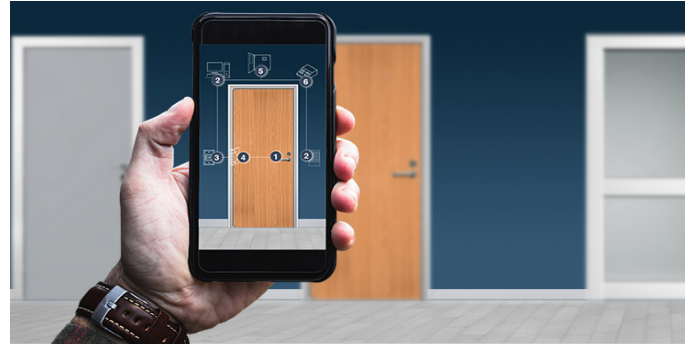

sdcsec.com/1511st

FOR WANDERING PATIENTS, INFANT ABDUCTION AND PATIENT TRACKING SYSTEMS

SDC's 1511S ExitCheck® delayed egress lock with EA100 ExitAnnunciator™ restricts movement of wandering patients in senior assisted living, psychiatric, and drug rehab facilities and guards against infant abduction in hospital nurseries.

SDC's COOL TOOLS YOU CAN USE ANYWHERE

Use the SDC App to send a picture with your contact information. SDC will recommend cost effective solution with product information links to retrofit the opening for access control locking hardware.